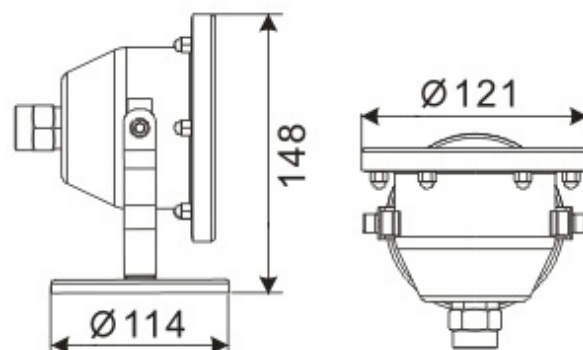

LED Wall Wash Lighting – LR-WW0116

Model No.	LR-WW0116
LED Type	CREE XP
LED Q'TY.	4
Beam Angle	30°
Minimum luminous flux(lm)	340
Voltage	120-240V
LED Watt	4W
Environmental Temperature	- 20°C-60°C
Environmental Humidity	0%-95%
Safety Class	I
Safety Type	IP67
Material	ST304
Driver	Included